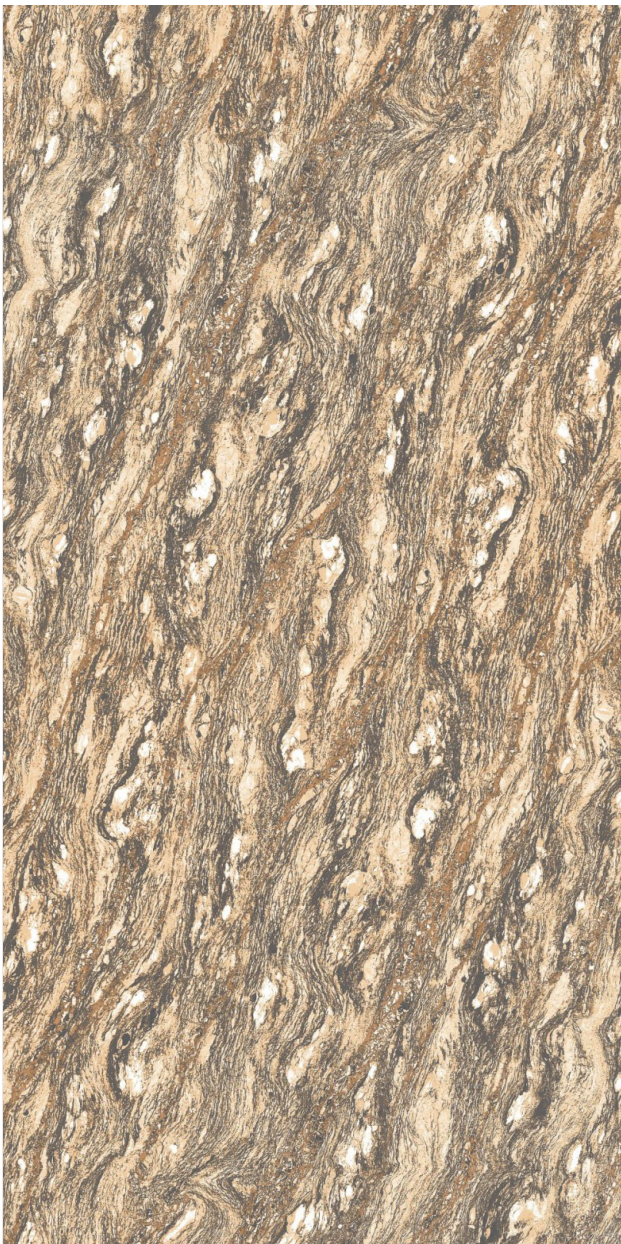

600x
1200mm | Double
Charge

www.pengvinceramics.com

Arnold Mud

Clean-up a breeze,
shine a constant.
Choose glossy freedom

**DOUBLE
CHARGE** COLLECTION

**Bally
Beige**

**600x
1200mm** | **Double
Charge**

Bally Beige