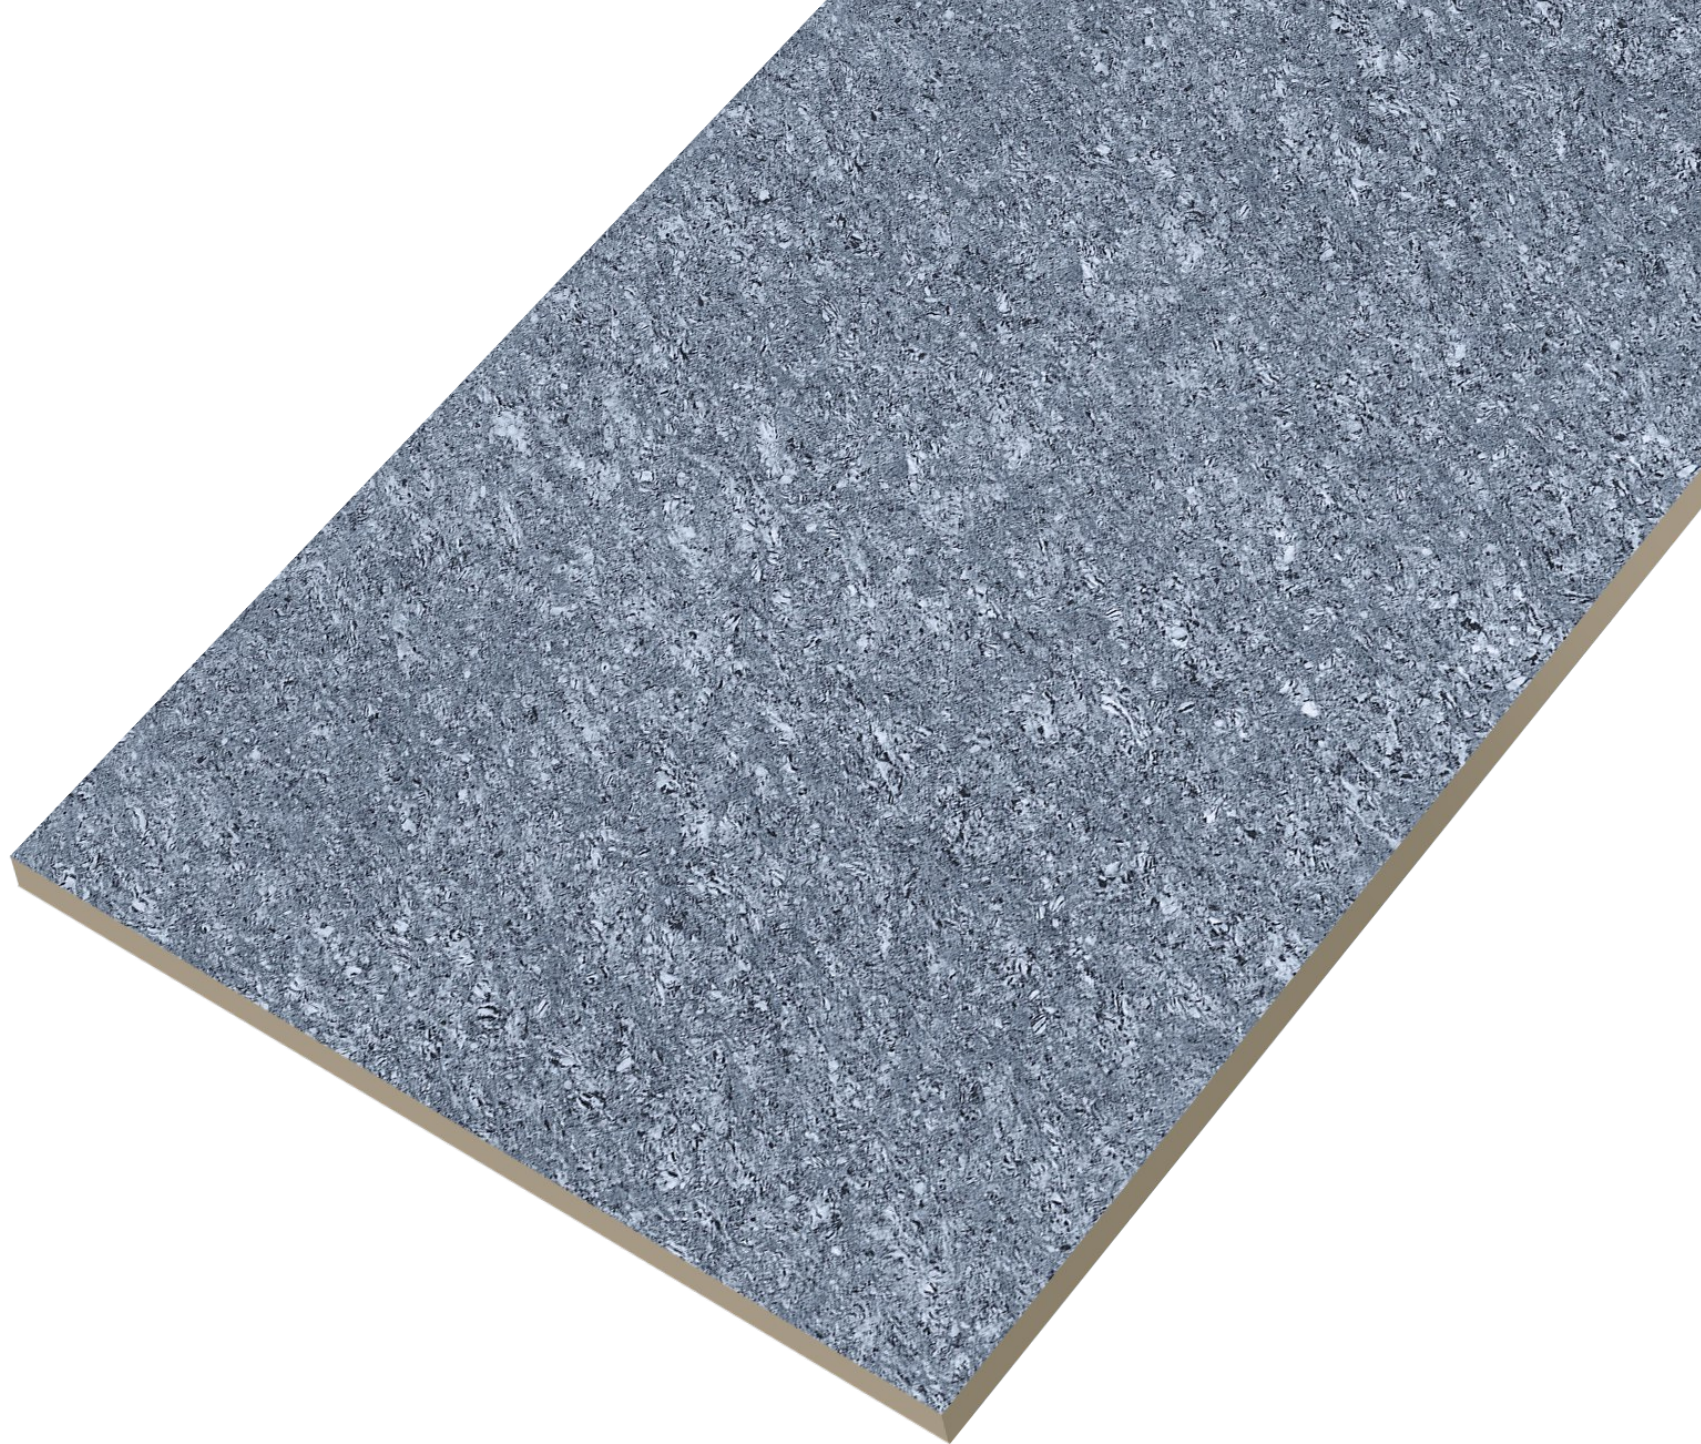

600x
1200mm | Double
Charge

Byton Choco

Where stories
unfold at your
feet.

**DOUBLE
CHARGE** COLLECTION

Byton Peach
Byton Choco

www.pengvinceramics.com

**DOUBLE
CHARGE** COLLECTION

600x
1200mm | Double
Charge