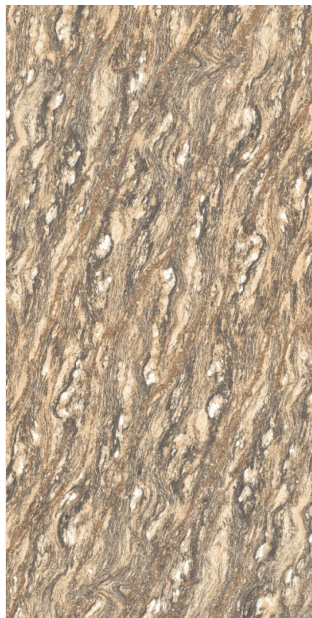

600x
1200mm | Double
Charge

www.pengvinceramics.com

Arnold Mud

Clean-up a breeze,
shine a constant.
Choose glossy freedom

**DOUBLE
CHARGE** COLLECTION

**Bally
Beige**

**600x
1200mm** | **Double
Charge**

Bally Beige