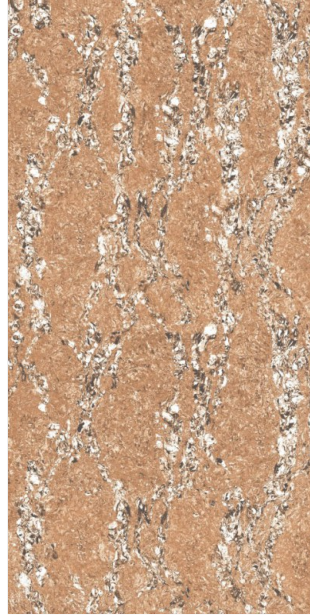

**DOUBLE
CHARGE** COLLECTION

Byton Cadet Grey
Byton Grey

**DOUBLE
CHARGE** COLLECTION

600x
1200mm | Double
Charge

Byton Brown

The perfect
blend of style
and durability.

**DOUBLE
CHARGE** COLLECTION

Byton
Choco