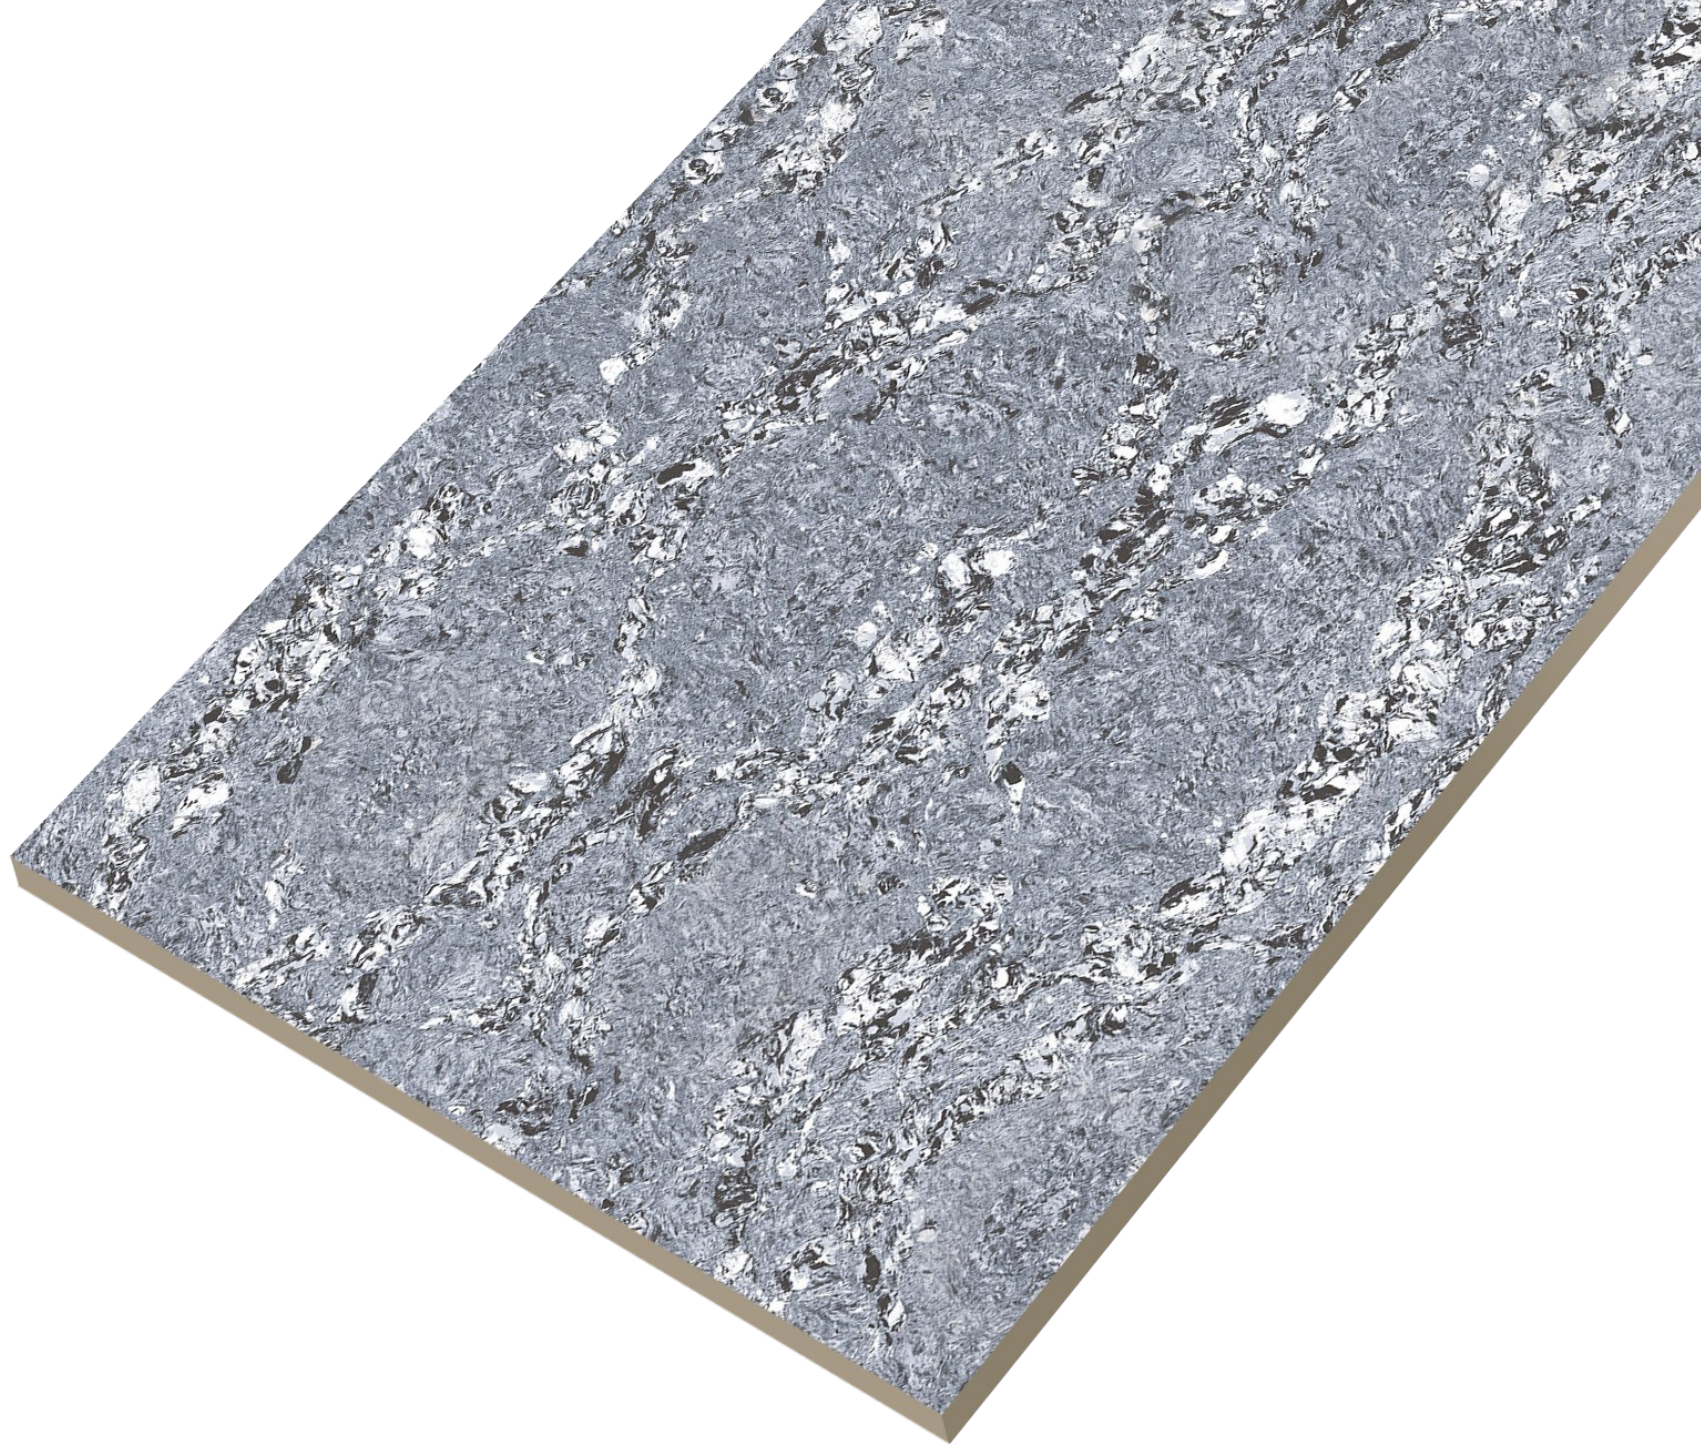

600x
1200mm | Double
Charge

Bally Opaline

Elevate your decor
with the gloss
factor.

**DOUBLE
CHARGE** COLLECTION

Byton
Cadet
Grey

600x
1200mm | Double
Charge

Byton Cadet Grey

Experience the radiance of carving tiles.