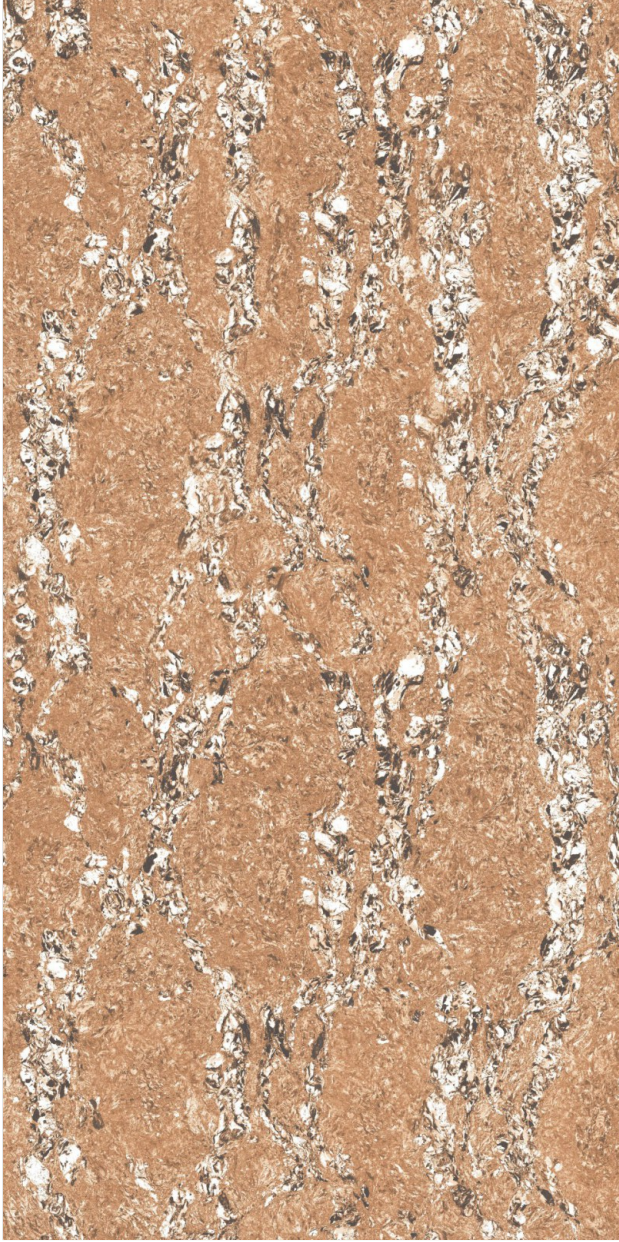

**DOUBLE
CHARGE** COLLECTION

Byton Cadet Grey
Byton Grey

**DOUBLE
CHARGE** COLLECTION

600x
1200mm | Double
Charge

Byton Brown

The perfect
blend of style
and durability.

**DOUBLE
CHARGE** COLLECTION

Byton
Choco