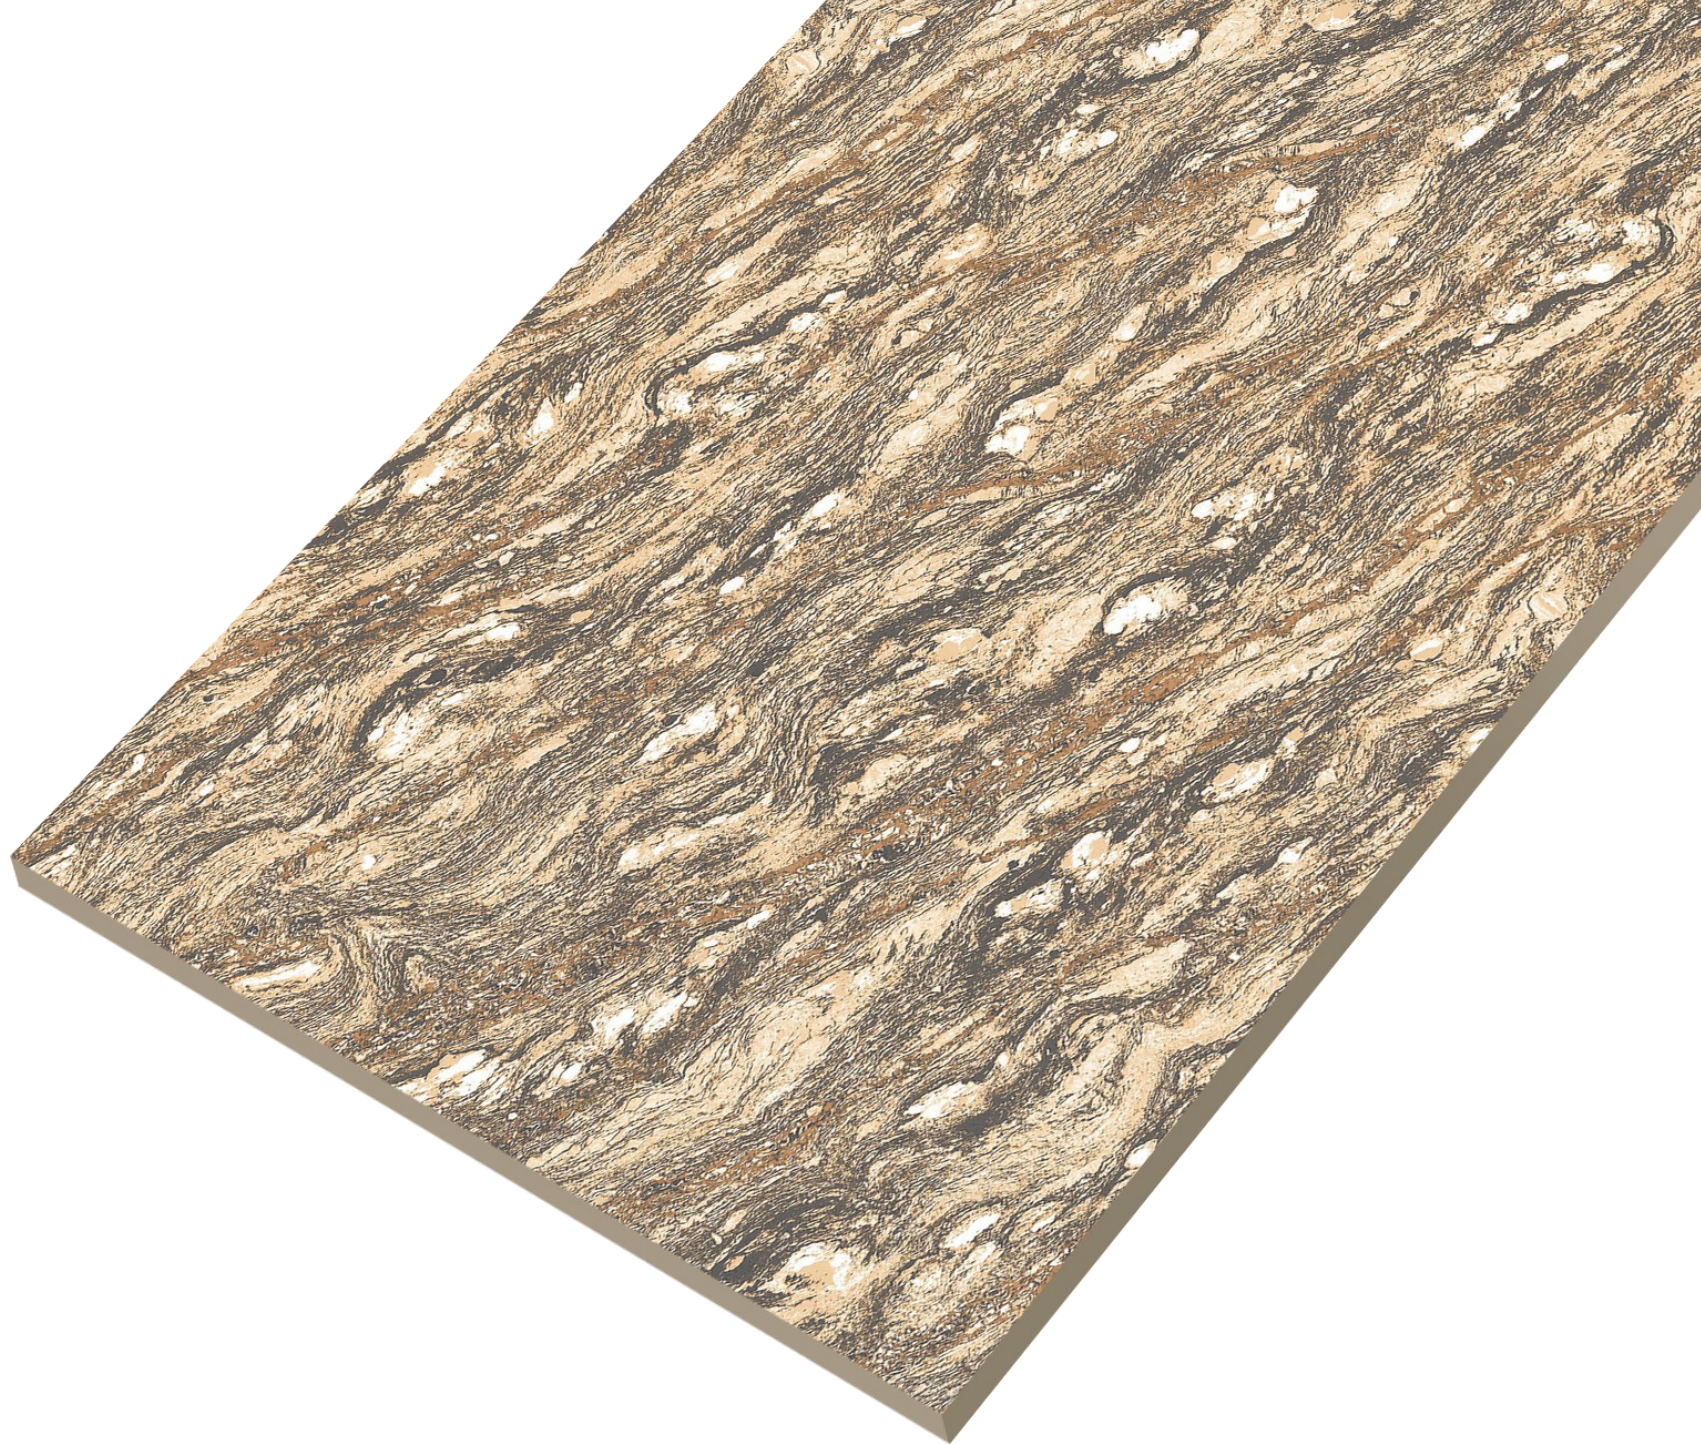

**DOUBLE
CHARGE** COLLECTION

Arnold
Mud

600x
1200mm | Double
Charge

www.pengvinceramics.com