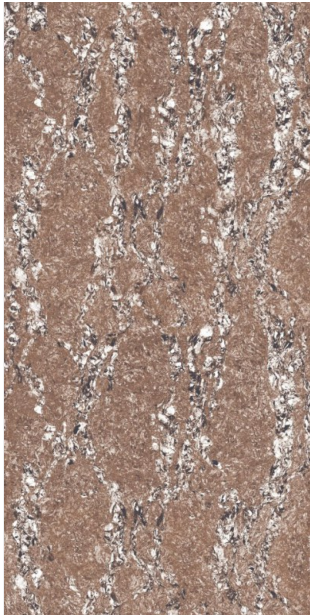

Byton Choco