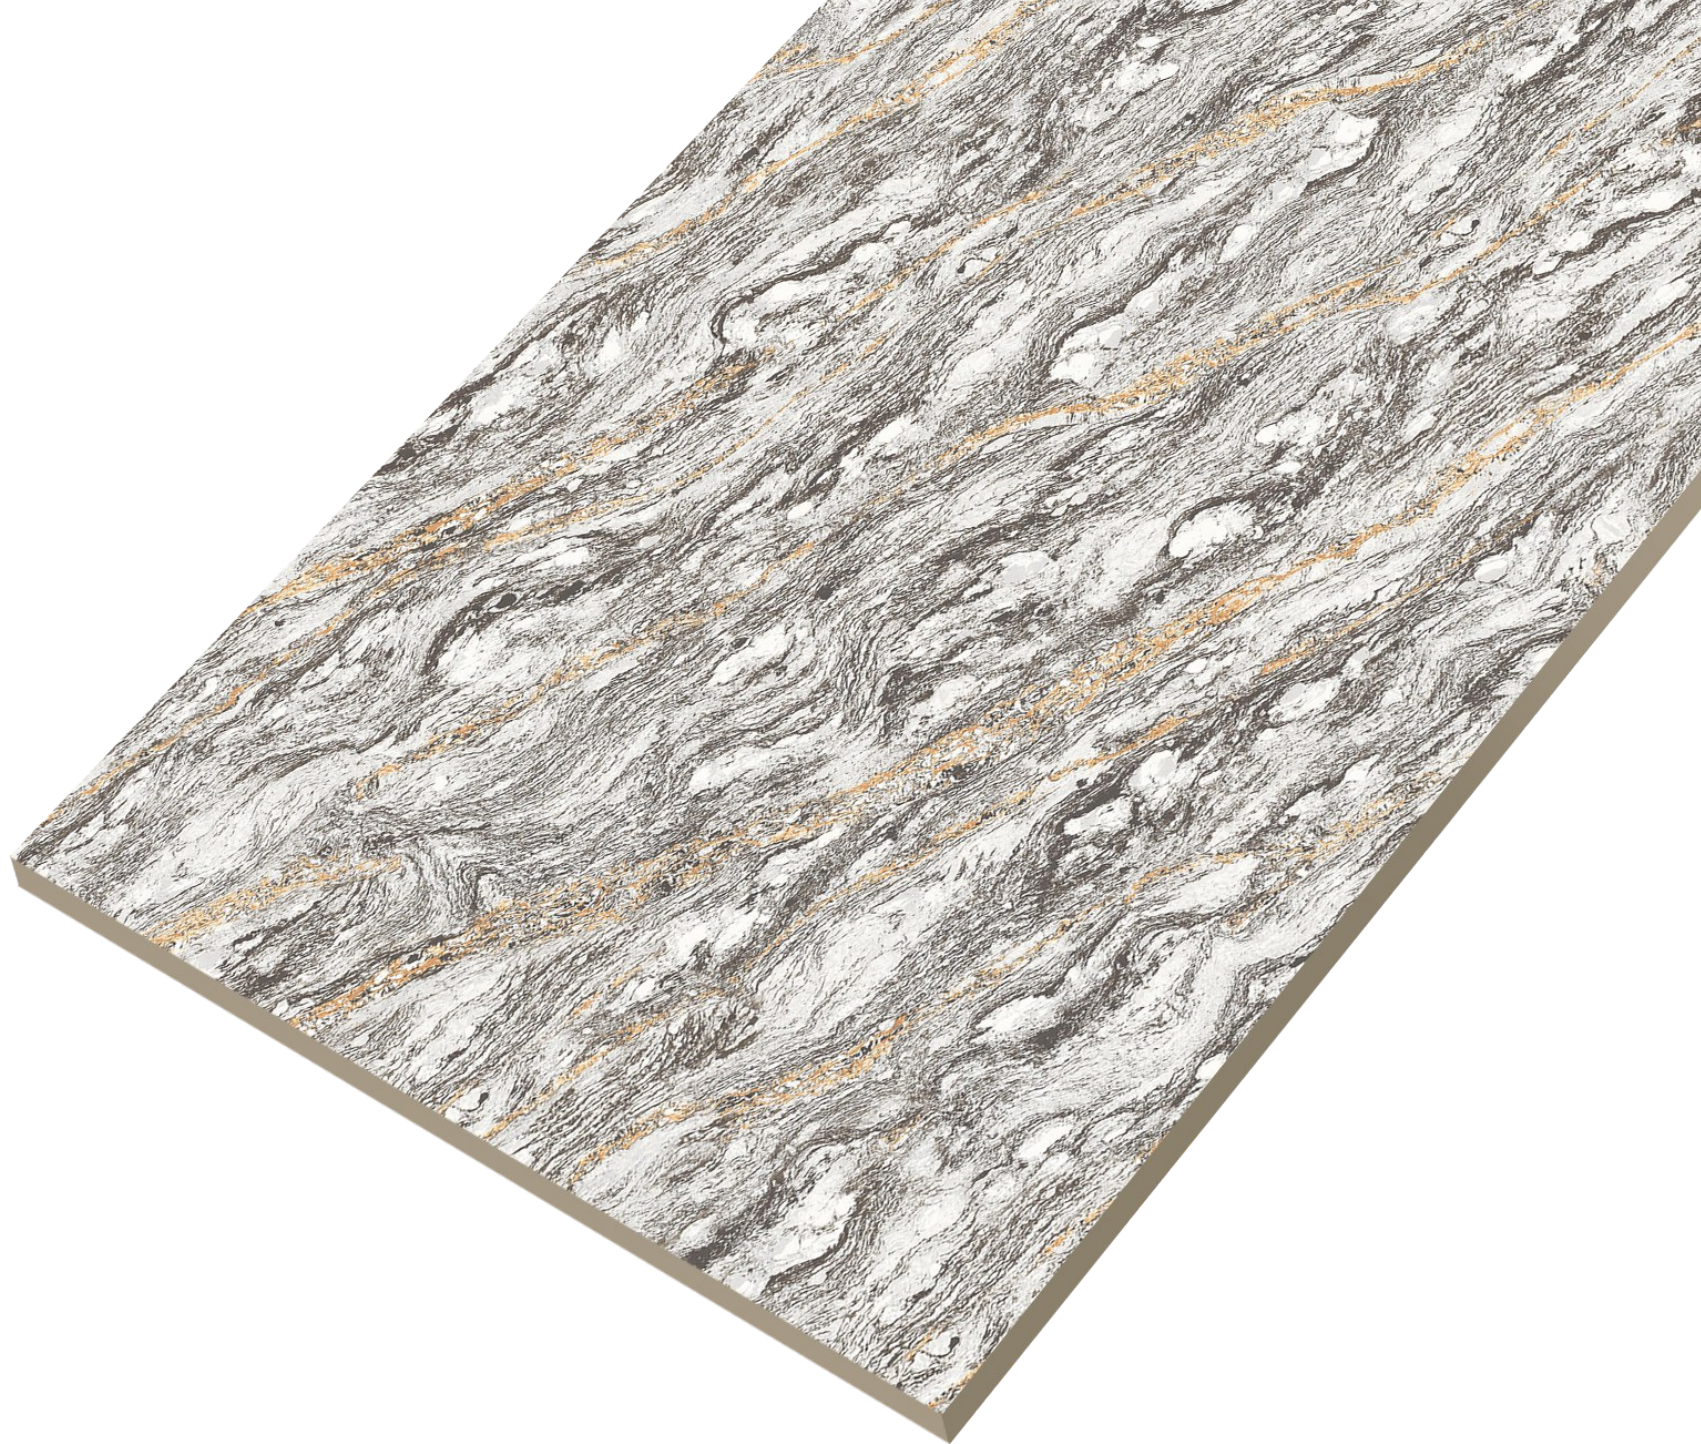

**DOUBLE
CHARGE** COLLECTION

Arnold
Natural

600x
1200mm | Double
Charge

Arnold Natural

Elegant reflections, lasting elegance.

**DOUBLE
CHARGE** COLLECTION

Arnold
Grey

600x
1200mm | Double
Charge