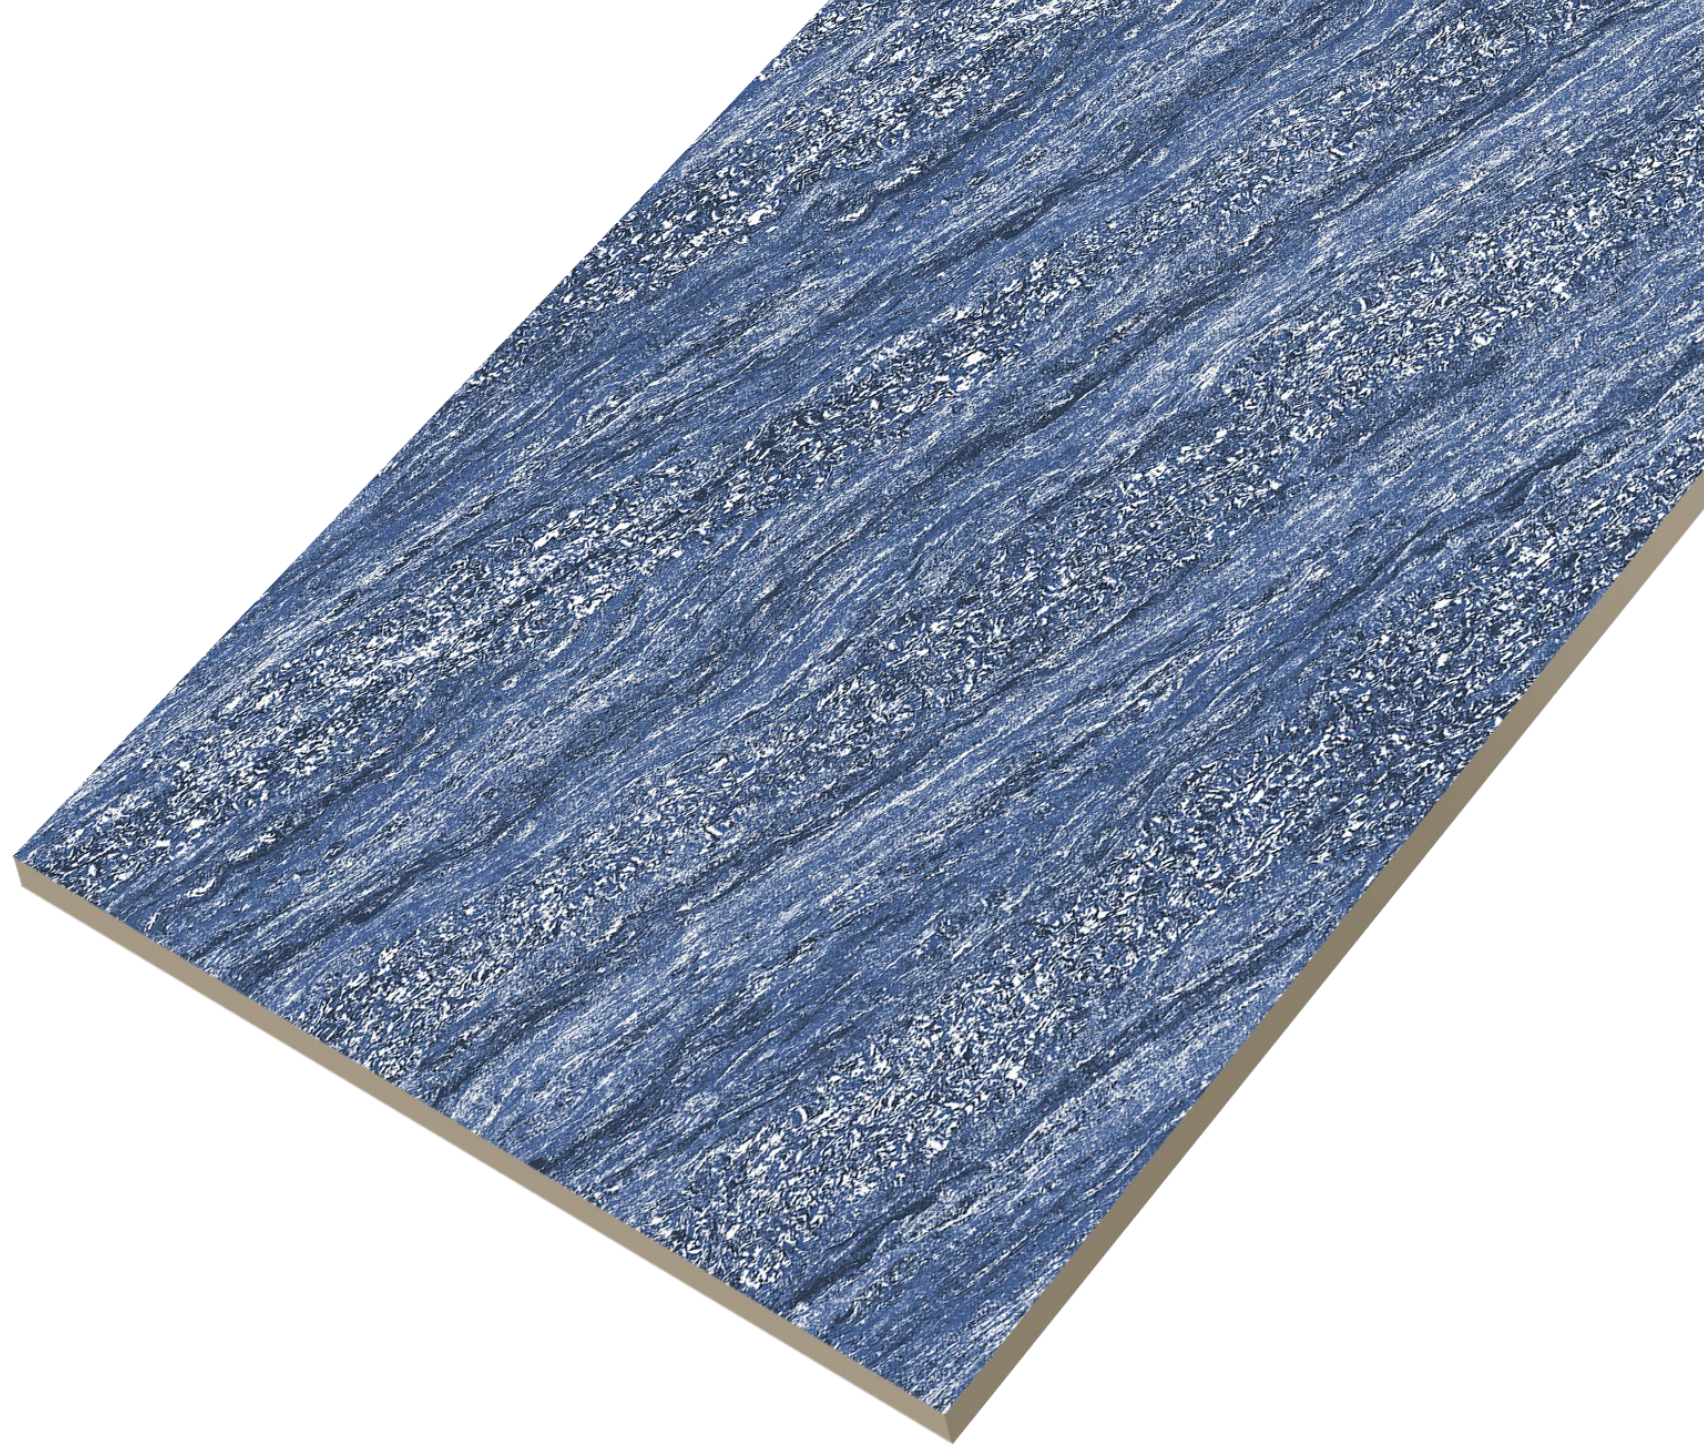

600x
1200mm | Double
Charge

Ezar Grey

Unleash the
drama of patterned
design.

**DOUBLE
CHARGE** COLLECTION

600x
1200mm | Double
Charge

Ezar Blue

Step into a
symphony of design
and elegance.

**DOUBLE
CHARGE** COLLECTION