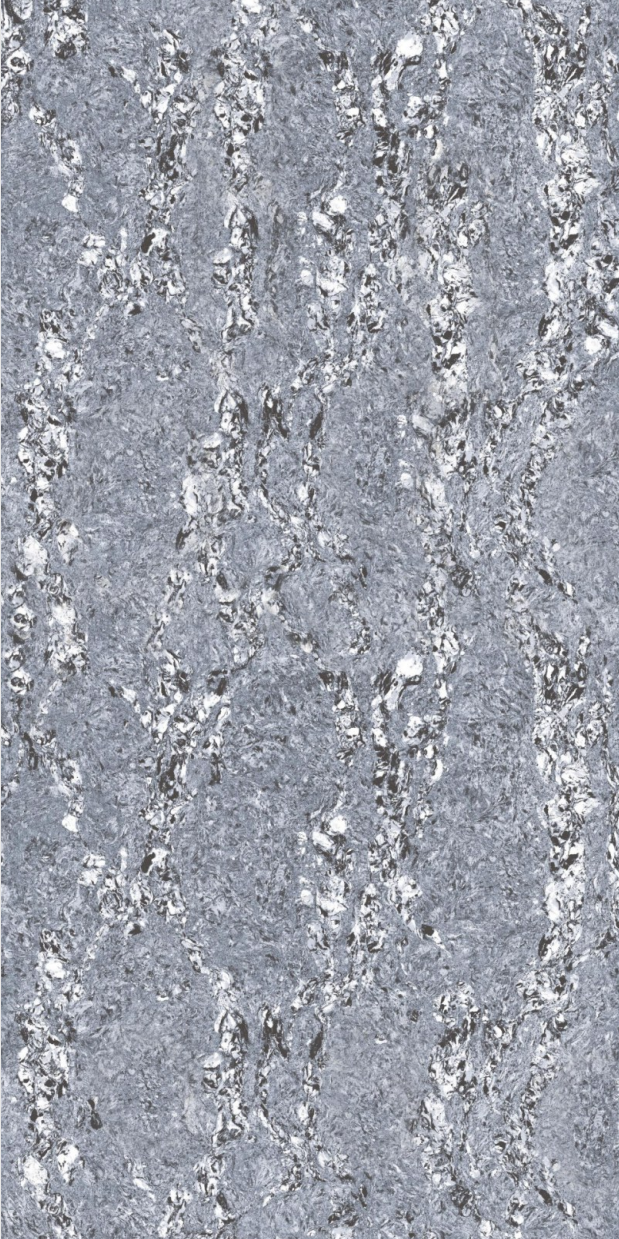

600x
1200mm | Double
Charge

Bally Opaline

Elevate your decor
with the gloss
factor.

**DOUBLE
CHARGE** COLLECTION

Byton
Cadet
Grey

600x
1200mm | Double
Charge

Byton Cadet Grey

Experience the radiance of carving tiles.