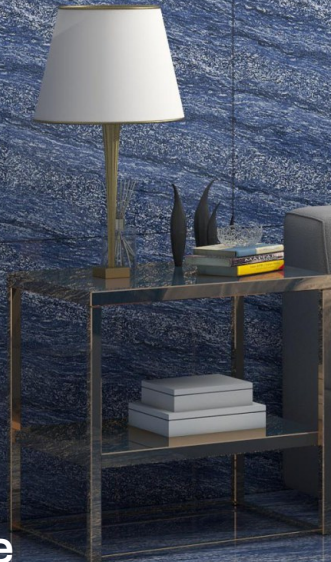

600x
1200mm | Double
Charge

Ezar Grey

Unleash the
drama of patterned
design.

**DOUBLE
CHARGE** COLLECTION

600x
1200mm | Double
Charge

Ezar Blue

Step into a
symphony of design
and elegance.

**DOUBLE
CHARGE** COLLECTION