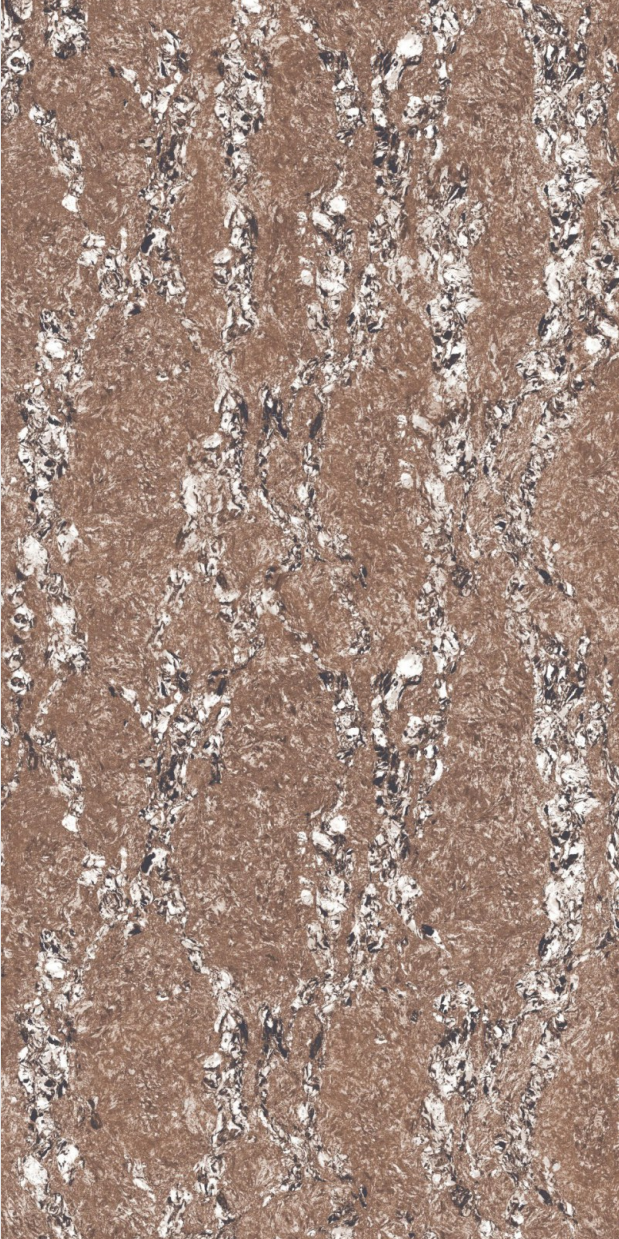

Byton Choco