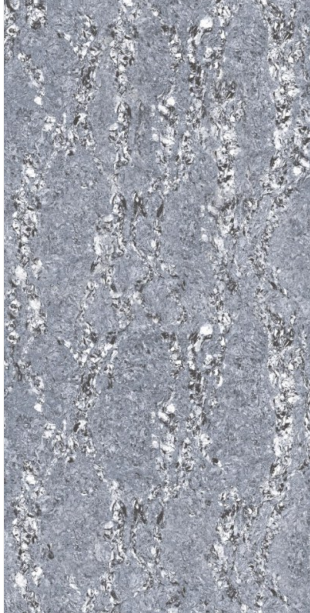

600x
1200mm | Double
Charge

Bally Opaline

Elevate your decor
with the gloss
factor.

**DOUBLE
CHARGE** COLLECTION

Byton
Cadet
Grey

600x
1200mm | Double
Charge

Byton Cadet Grey

Experience the radiance of carving tiles.